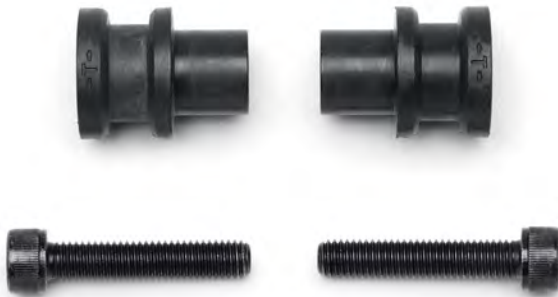

Holdfast™ Docking Hardware Kit

The ideal choice for maximum versatility, this complete kit contains the docking hardware necessary to install all HoldFast™ detachable accessory options. Even if you only install a passenger backrest today, this kit allows you to add additional accessories in the future.

Fits '22-later RH975 models.

Part Number: 52300705

Retail Price: $44.95

- Gloss Black Finish
- Allows the addition of accessories as your customizing demands change
- Includes docking points to allow installation of H-D® Detachables™ Sissy Bar and Solo Luggage Rack
- This kit has been tested and validated to the rigorous standards required from the Harley-Davidson brand of premium products